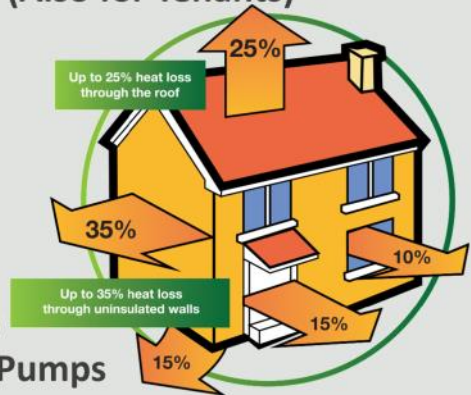

GRANTS AVAILABLE FOR .....

- First Time Central Heating (Also for Tenants)
- Back Boiler Replacement (Also for Tenants)
- Loft Insulation
- Internal Wall Insulation
- Cavity Wall Insulation
- Underfloor Insulation
- Gas Boiler
- External Wall Insulation
- Storage Heater Upgrades
- Air/Ground Source Heat Pumps
- Hi-Tech Heating Controls (Room by Room)